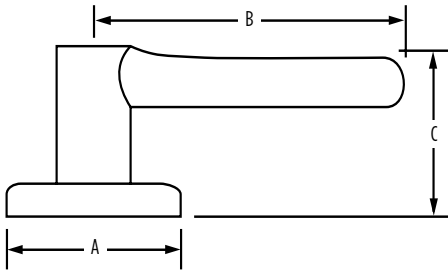

## SPECIFICATIONS

<b>Door Prep</b>	Cross Bore 2-1/8" Edge Bore 1" Latch Face 1" x 2-1/4"
<b>Backset</b>	Adjustable to 2-3/8" or 2-3/4"
<b>Door Thickness</b>	1-3/8" - 1-3/4" doors standard. 2-1/4" doors optional
<b>Cylinder</b>	SmartKey
<b>Faceplates</b>	1" x 2-1/4". Includes square corner, radius corner and drive-in
<b>Strikes</b>	2-1/4" full lip. Includes square corner and radius corner
<b>Bolt</b>	1/2" throw. Nickel plated
<b>Door Handing</b>	Reversible for right or left-hand doors
<b>ANSI/BHMA</b>	A156.2 Grade 2
<b>ADA</b>	Functions GLA 101, GLA 12 satisfies section 4.13.9 ADA Requirement
<b>ASTM</b>	All Weiser product meets ASTM E 331 water penetration testing

Dimensions	A	B	C	C (Keyed)
Lisbon (Square Rose)	2 5/8"	4 1/4"	2 5/8"	2 3/8"